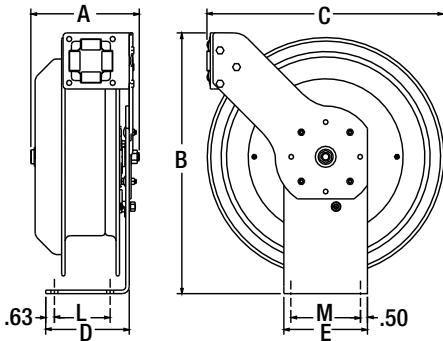

Spring Driven Cable Reels

AVAILABLE IN: **SPRING DRIVEN
ELECTRIC**

P-WC SERIES

COXREELS® P-WC Series spring driven "Welding Cable" reels protect and extend the life of your welding cable by neatly and conveniently storing it on a 25, 35 or 50 foot self-retracting welding cable reel. They are the solution for keeping your work area safe, organized and efficient.

CABLE						LESS CABLE		SIZE INDEX
MODEL	FT.	TYPE	VOLT.	AMPS.	APPR. LBS.	MODEL	APPR. LBS.	
P-WC13-3506	35	6GA	600	75	31	P-WC13L-3506	26	1
P-WC13-5006	50	6GA	600	75	35	P-WC13L-5006	28	1
P-WC13-3504	35	4GA	600	150	34	P-WC13L-3504	26	1
P-WC13-5004	50	4GA	600	150	39	P-WC13L-5004	28	1
P-WC13-3502	35	2GA	600	225	36	P-WC13L-3502	26	1
P-WC17-5002	50	2GA	600	225	56	P-WC17L-5002	42	2
P-WC13-2501	25	1GA	600	300	35	P-WC13L-2501	26	1
P-WC17-5001	50	1GA	600	300	60	P-WC17L-5001	42	2
P-WC13-2510	25	1/0	600	350	37	P-WC13L-2510	26	1
P-WC17-5010	50	1/0	600	350	64	P-WC17L-5010	42	2
P-WC17-3520	35	2/0	600	450	60	P-WC17L-3520	42	2
P-WC17-5020	50	2/0	600	450	68	P-WC17L-5020	42	2

REEL DIMENSIONS

Technical Data Sheets Available On Website

SIZE INDEX	A	B	C	D	E	MOUNT L-M
1	8 1/2"	14 1/2"	13 3/4"	5"	6"	3" - 5"
2	11"	18 1/4"	17 1/4"	6"	6"	4" - 5"

P-WC SERIES Offers...

Gauge: 6, 4, 2, 1, 1/0, 2/0

- ✓ Designed For Electrode & Grounding Lead Applications
- ✓ Each Lead Requires An Individual Reel
- ✓ Component Cover Easily Removed For Slip Ring Maintenance
- ✓ Cable Stop Included With Cable Option
- ✓ Electrical Current Runs Through A 450 Amp Rated Slip Ring
- ✓ Non-Corrosive 1/4" Zinc-Plated Steel Lock Ring With Stainless Steel Lock Dog & Pawl
- ✓ Guide Arm Adjusts To Wall, Floor & Overhead Positions
- ✓ Welding Cable Clamp Available See Below